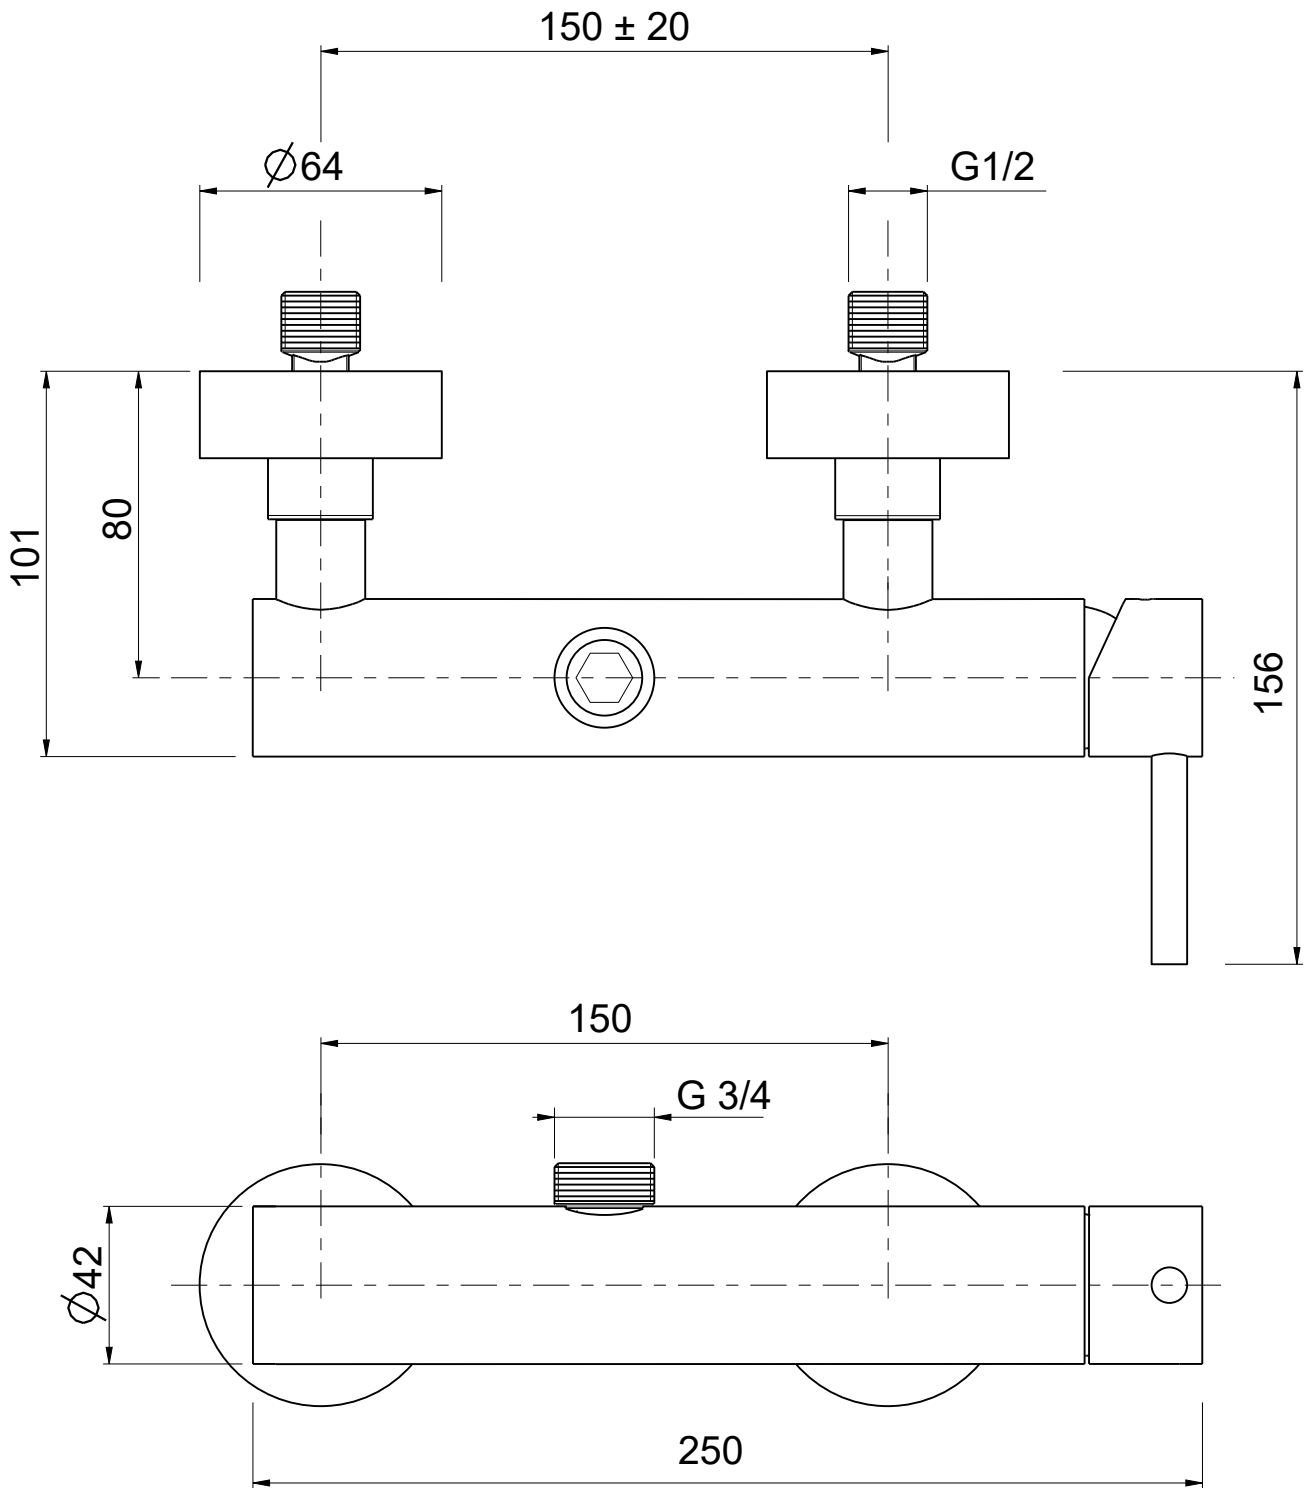

This drawing / specification is the property of OIOLI RubINETTERIE and must not be copied in part or whole without prior written permission of OIOLI RubINETTERIE.

OIOLI
ITALY
e-mail: tecnico@oioli.com
Via Pul Stretta, 10/12
28024 Gozzano (No)
ITALY
Tel. 0322 956338
Fax 0322 912094

DATE	SIGNATURE	PROJECT	SCALE	NOTE	
DRAFTSMAN			1:2	MADE IN ITALY	
DESCRIPTION				ITEM	
MISCELATORE ESTERNO DOCCIA LIFE				LIDE026RO